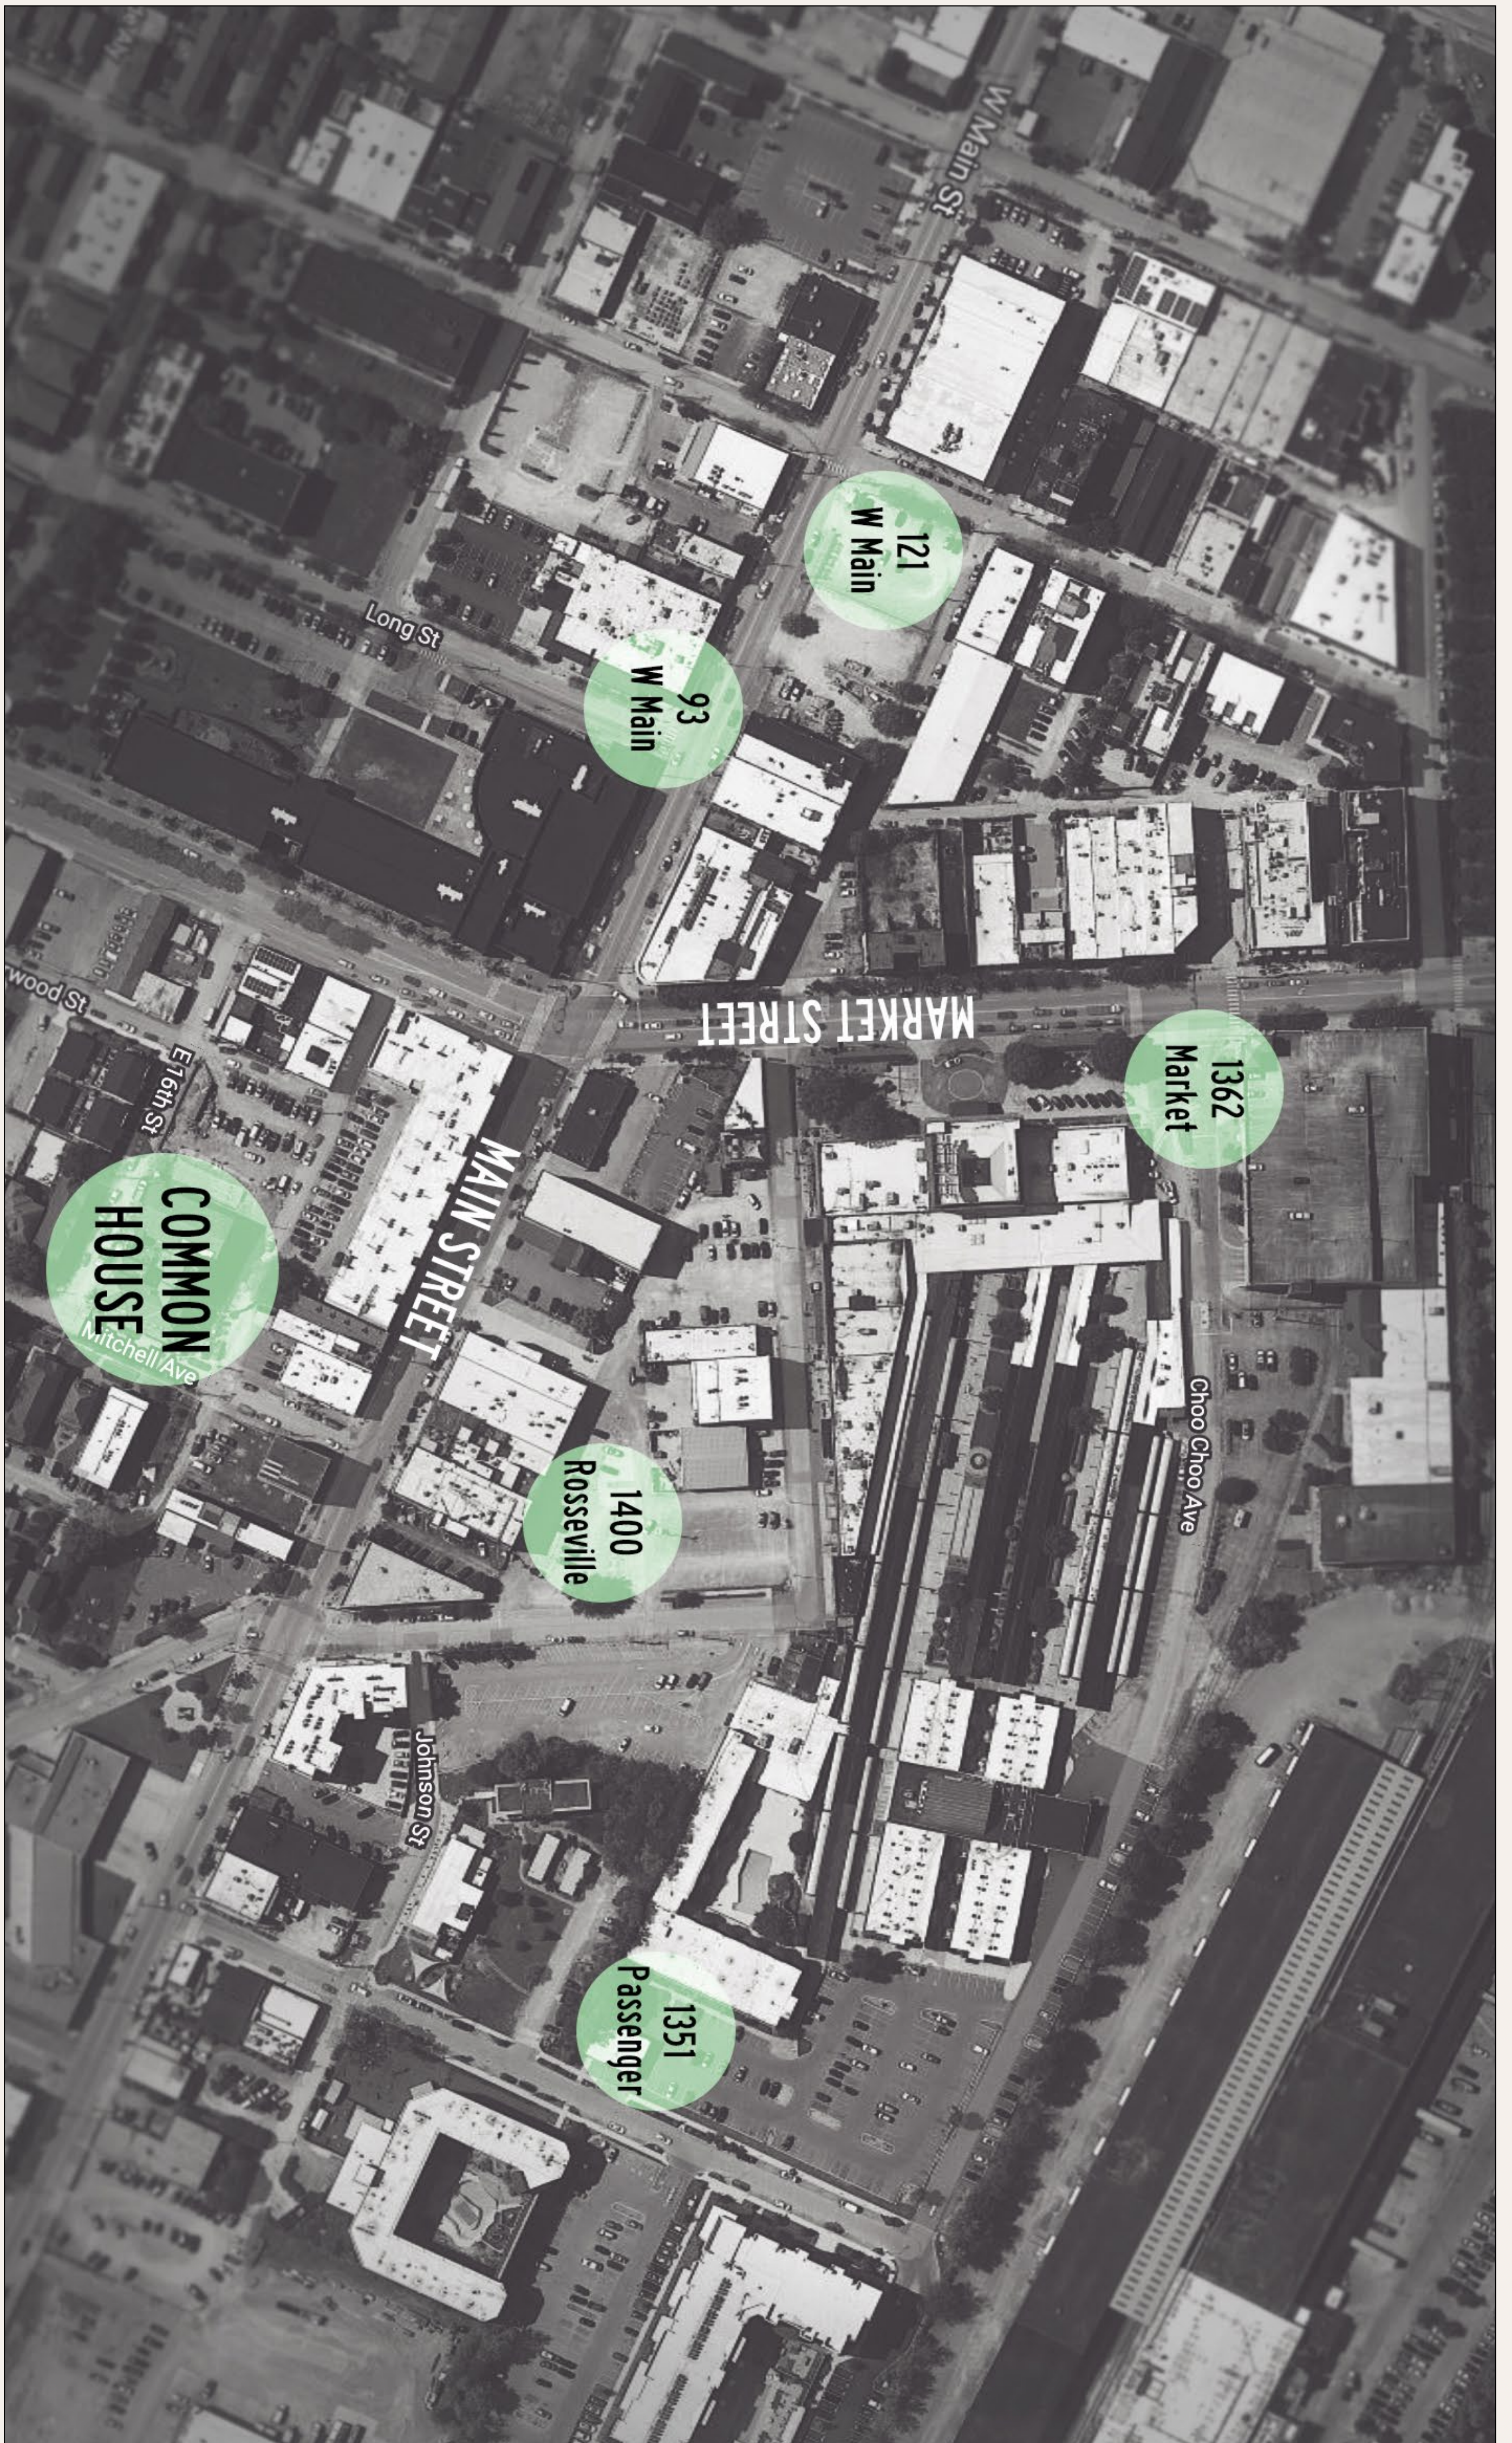

Parking Options

MAIN STREET

Metered spots,
free after 6 pm

CHOOCHOO GARAGE

[1362 Market Street](#)

24/7, up to \$6/day

OMEGA PARKING LOT

[1351 Passenger Street](#)

24/7, up to \$8/day

REPUBLIC PARKING GRAVEL LOT

[1400 Rossville Avenue](#)

24/7, up to \$10/day

MAIN STREET PARKING LOT

[121 W. Main Street](#)

24/7, up to \$6/day

MAIN STREET PARKING LOT

[93 W. Main Street](#)

24/7, up to \$6/day

COMMON ♦ HOUSE

121
W Main

93
W Main

1362
Market

COMMON
HOUSE
Mitchell Ave

1400
Roseville

1351
Passenger

MAIN STREET

W Main St

Long St

MARKET STREET

Choo Choo Ave

Johnson St

E 16th St